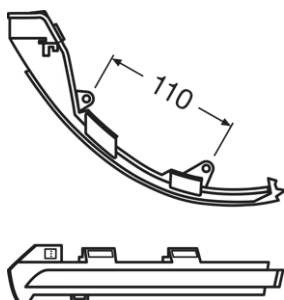

Product datasheet

Technical data

Product information

Order reference	LEDDMI 3G0 WT S
Application (Category and Product specific)	Side mirror indicator

Electrical data

Test voltage	13.2 V
Nominal wattage	4.20 W
Nominal voltage	12.0 V

Photometrical data

Color temperature	2700 K
Intensity	min 0.6 cd

Dimensions & weight

Length	255.0 mm
Width	80.0 mm
Height	60.0 mm

Lifespan

Lifespan Tc	5000 h
Guarantee	5 years

Additional product data

Connector to lamp	Plug&Play
Product remark	White Edition