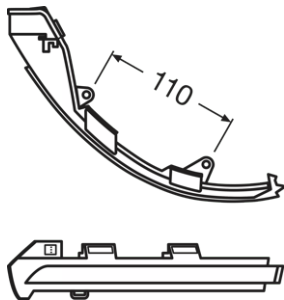

Product datasheet

Technical data

Product information

Order reference	LEDDMI 3G0 WT S
Application (Category and Product specific)	Side mirror indicator

Electrical data

Test voltage	13.2 V
Nominal wattage	4.20 W
Nominal voltage	12.0 V

Photometrical data

Color temperature	2700 K
Intensity	min 0.6 cd

Dimensions & weight

Length	255.0 mm
Width	80.0 mm
Height	60.0 mm

Lifespan

Lifespan Tc	5000 h
Guarantee	5 years

Additional product data

Connector to lamp	Plug&Play
Product remark	White Edition