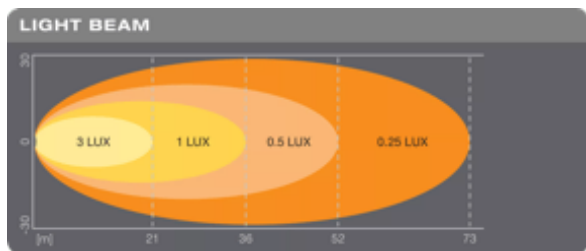

Additional product data

Luminous intensity distribution

Connector to lamp	DT Connector

Capabilities

Technology	LED

Certificates & standards

Standards	ECE R10, R23
Approval marks – approval	E9 approval
Type of protection	IP69K

Country specific categorizations

Order reference	LEDDL108-WD

Logistical data

Commodity code	85122000900

Environmental information

Information according Art. 33 of EU Regulation (EC) 1907/2006 (REACH)