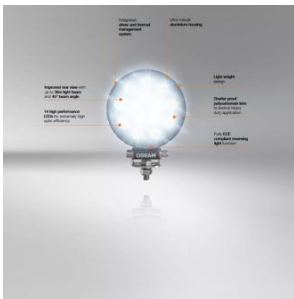

Product datasheet

Date of Declaration	16-02-2024
Primary Article Identifier	4062172105712
Candidate List Substance 1	Lead
CAS No. of substance 1	7439-92-1
Safe Use Instruction	The identification of the Candidate List substance is sufficient to allow safe use of the article.
Declaration No. in SCIP database	8936bd98-dfb9-4240-8277-bca6fbc6e1d7

Product Info Graphics

Logistical Data

Product code	Product description	Packaging unit (Pieces/Unit)	Dimensions (length x width x height)	Volume	Gross weight
4062172105712	Reversing FX120R-WD	Folding carton box 1	132 mm x 72 mm x 152 mm	1.44 dm³	407.00 g
4062172105729	Reversing FX120R-WD	Shipping carton box 8	305 mm x 280 mm x 175 mm	14.95 dm³	4080.00 g

The mentioned product code describes the smallest quantity unit which can be ordered. One shipping unit can contain one or more single products. When placing an order, for the quantity please enter single or multiples of a shipping unit.

Download Data

File	
	User instruction LEDriving
	Movie application OSRAM Quality Testing LEDriving working and driving lights (EN)
	Movie application OSRAM LEDdriving and working lights Imagefilm (EN)