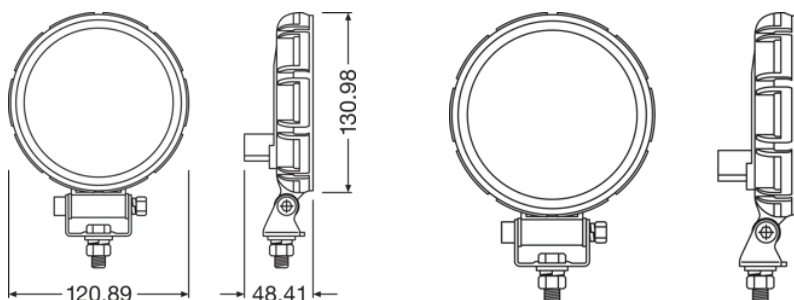

### Product information

Order reference	LEDDL108-WD
Application (Category and Product specific)	Additional reversing light

### Dimensions & weight

Product weight	360.00 g
Length	0.0 mm