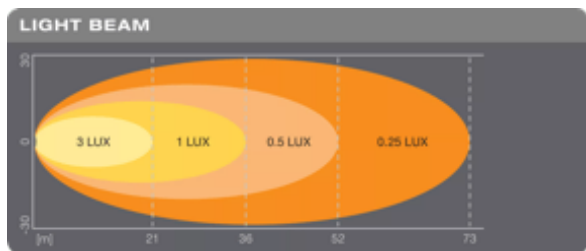

Additional product data

Luminous intensity distribution

Connector to lamp	DT Connector

Capabilities

Technology	LED

Certificates & standards

Standards	ECE R10, R23
Approval marks – approval	E9 approval
Type of protection	IP69K

Country specific categorizations

Order reference	LEDDL109-WD

Logistical data

Commodity code	85122000900

Environmental information

Information according Art. 33 of EU Regulation (EC) 1907/2006 (REACH)