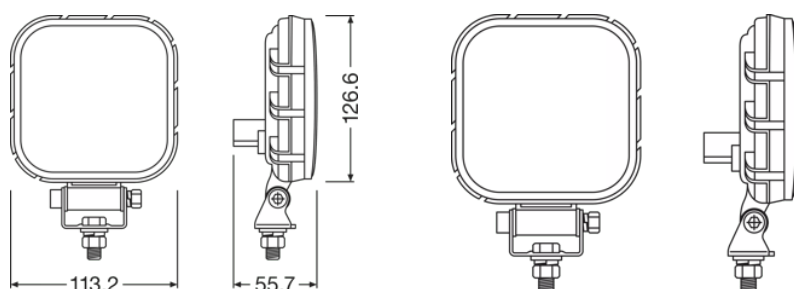

#### Product information

Order reference	LEDDL109-WD
Application (Category and Product specific)	Additional reversing light

#### Dimensions & weight

Product weight	400.00 g
Length	0.0 mm