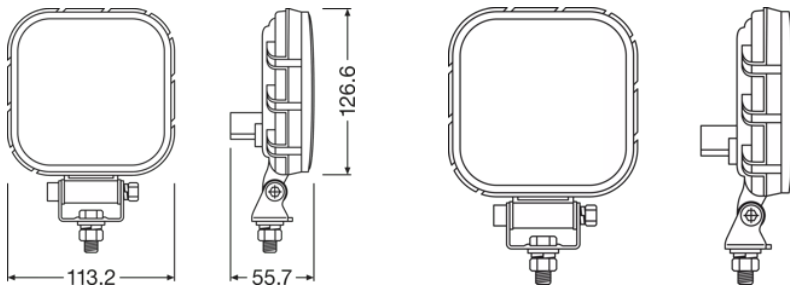

### Product information

Order reference	LEDDL109-WD
Application (Category and Product specific)	Additional reversing light

### Dimensions & weight

Product weight	400.00 g
Length	0.0 mm