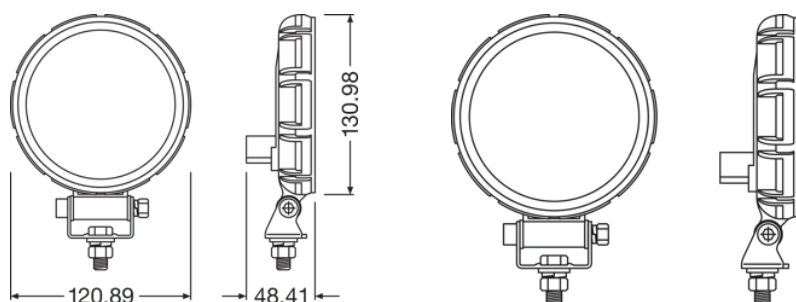

Reversing FX120R-WD

ECE certified (ECE R23)

No registration in the car documents required

45° beam angle

Widely spread light beam

Up to 36 m long light beam

See and be seen with OSRAM

on-road & off-road

Product datasheet

Technical data

Product information

Order reference	LEDDL108-WD
Application (Category and Product specific)	Additional reversing light

Electrical data

Nominal voltage	12/24 V
Nominal wattage	15.00 W
Test voltage	13.2 V

Photometrical data

Luminous flux	1100 lm
Color temperature	6000 K

Dimensions & weight

Product weight	360.00 g
Length	0.0 mm

Lifespan

Lifespan Tc	5000 h
Guarantee	5 years

Additional product data

Luminous intensity distribution