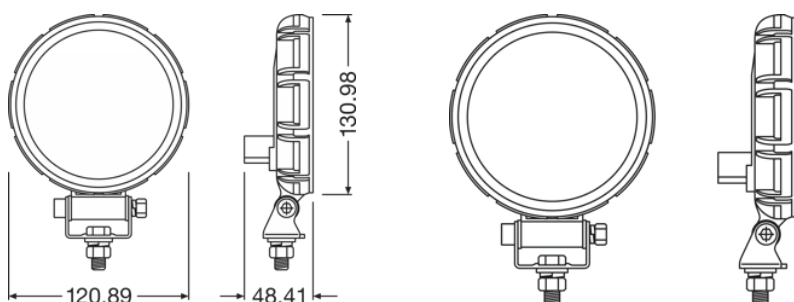

Reversing FX120R-WD

ECE certified (ECE R23)

No registration in the car documents required

45° beam angle

Widely spread light beam

Up to 36 m long light beam

See and be seen with OSRAM

on-road & off-road

Product datasheet

Technical data

Product information

Order reference	LEDDL108-WD
Application (Category and Product specific)	Additional reversing light

Electrical data

Nominal voltage	12/24 V
Nominal wattage	15.00 W
Test voltage	13.2 V

Photometrical data

Luminous flux	1100 lm
Color temperature	6000 K

Dimensions & weight

Product weight	360.00 g
Length	0.0 mm

Lifespan

Lifespan Tc	5000 h
Guarantee	5 years

Additional product data

Luminous intensity distribution