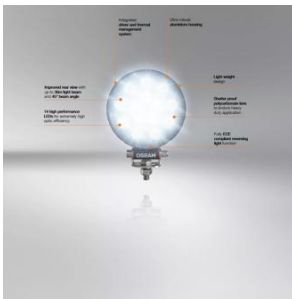

Product datasheet

Date of Declaration	16-02-2024
Primary Article Identifier	4062172105712
Candidate List Substance 1	Lead
CAS No. of substance 1	7439-92-1
Safe Use Instruction	The identification of the Candidate List substance is sufficient to allow safe use of the article.
Declaration No. in SCIP database	8936bd98-dfb9-4240-8277-bca6fbc6e1d7

Product Info Graphics

Logistical Data

Product code	Product description	Packaging unit (Pieces/Unit)	Dimensions (length x width x height)	Volume	Gross weight
4062172105712	Reversing FX120R-WD	Folding carton box 1	132 mm x 72 mm x 152 mm	1.44 dm³	407.00 g
4062172105729	Reversing FX120R-WD	Shipping carton box 8	305 mm x 280 mm x 175 mm	14.95 dm³	4080.00 g

The mentioned product code describes the smallest quantity unit which can be ordered. One shipping unit can contain one or more single products. When placing an order, for the quantity please enter single or multiples of a shipping unit.

Download Data

File	
	User instruction LEDriving
	Movie application OSRAM Quality Testing LEDriving working and driving lights (EN)
	Movie application OSRAM LEDdriving and working lights Imagefilm (EN)