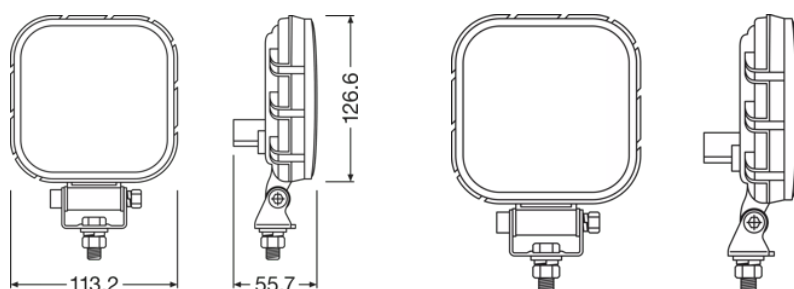

Reversing FX120S-WD

ECE certified (ECE R23)

No registration in the car documents required

45° beam angle

Widely spread light beam

Up to 36 m long light beam

See and be seen with OSRAM

on-road & off-road

Product datasheet

Technical data

Product information

Order reference	LEDDL109-WD
Application (Category and Product specific)	Additional reversing light

Electrical data

Nominal voltage	12/24 V
Nominal wattage	15.00 W
Test voltage	13.2 V

Photometrical data

Luminous flux	1100 lm
Color temperature	6000 K

Dimensions & weight

Product weight	400.00 g
Length	0.0 mm

Lifespan

Lifespan Tc	5000 h
Guarantee	5 years

Additional product data

Luminous intensity distribution