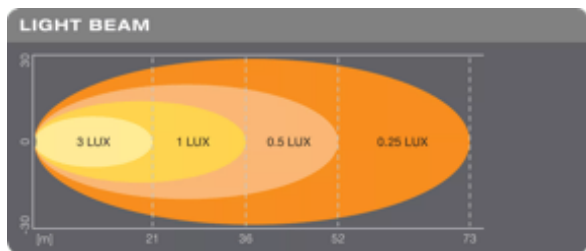

Photometrical data

Luminous flux	1100 lm
Color temperature	6000 K

Dimensions & weight

Product weight	400.00 g
Length	0.0 mm

Lifespan

Lifespan Tc	5000 h
Guarantee	5 years

Additional product data

Luminous intensity distribution