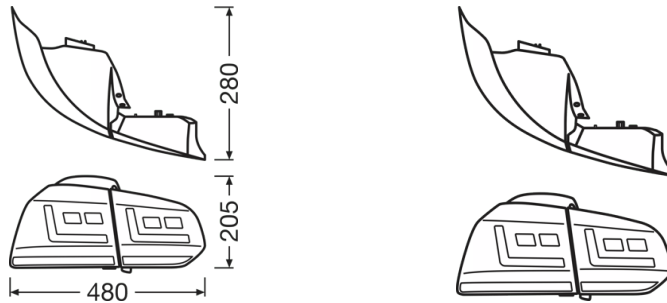

Dimensions & weight

Product weight	4000.00 g
Length	480.0 mm
Width	280.0 mm
Height	205.0 mm

Lifespan

Lifespan Tc	5000 h
Guarantee	2 years

Additional product data

Connector to lamp	Plug&Play
-------------------	-----------