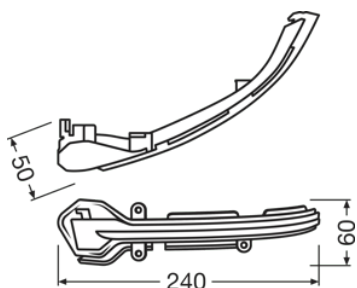

Product datasheet

Technical data

Product information

| | |
|---|-----------------------|
| Order reference | LEDDMI 8V0 WT S |
| Application (Category and Product specific) | Side mirror indicator |

Electrical data

Dimensions & weight

| | |
|--------|----------|
| Length | 245.0 mm |
| Width | 50.0 mm |
| Height | 68.0 mm |

Lifespan

| | |
|-------------|---------|
| Lifespan Tc | 5000 h |
| Guarantee | 5 years |

Additional product data