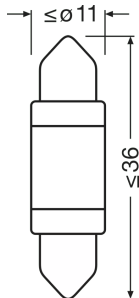

### Dimensions & weight

Diameter	11.0 mm
Product weight	2.90 g
Length	36.0 mm