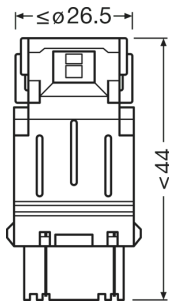

Product datasheet

Technical data

Product information

Order reference	3157DRP
Product type (off-road vs. on-road)	Off-road \pm P27/7W
Application (Category and Product specific)	Mainly used for signal/ indicator applications

Electrical data

Power input	1.8 W
Nominal voltage	12.0 V
Nominal wattage	1.70 W
Test voltage	13.5 V
Power input tolerance	± 25 %

Photometrical data

Luminous flux	60/10 lm
Luminous flux tolerance	± 25 %
Light color LED	Red

Dimensions & weight

Diameter	25.7 mm
Product weight	13.30 g
Length	49.0 mm

Lifespan

Lifespan B3	1500 h
Lifespan Tc	4000 h
Guarantee	4 years

Product datasheet

Additional product data

Base (standard designation)	W2.5x16q
-----------------------------	----------