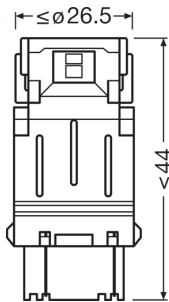

Product datasheet

Technical data

Product information

Order reference	3157DRP
Product type (off-road vs. on-road)	Off-road \pm P27/7W
Application (Category and Product specific)	Mainly used for signal/ indicator applications

Electrical data

Power input	1.8 W
Nominal voltage	12.0 V
Nominal wattage	1.70 W
Test voltage	13.5 V
Power input tolerance	\pm 25 %

Photometrical data

Luminous flux	60/10 lm
Luminous flux tolerance	\pm 25 %
Light color LED	Red

Dimensions & weight

Diameter	25.7 mm
Product weight	13.30 g
Length	49.0 mm

Lifespan

Lifespan B3	1500 h
Lifespan Tc	4000 h
Guarantee	4 years

Product datasheet

Additional product data

Base (standard designation)	W2.5x16q
-----------------------------	----------