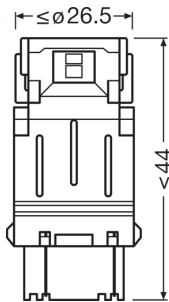

Product datasheet

Technical data

Product information

Order reference	3157DYP
Product type (off-road vs. on-road)	Off-road \pm P27/7W
Application (Category and Product specific)	Mainly used for signal/ indicator applications

Electrical data

Power input	1.7 W
Nominal voltage	12.0 V
Nominal wattage	1.90 W
Test voltage	13.5 V
Power input tolerance	± 25 %

Photometrical data

Luminous flux	55/10 lm
Luminous flux tolerance	± 25 %
Light color LED	Yellow

Dimensions & weight

Diameter	25.7 mm
Product weight	13.30 g
Length	49.0 mm

Lifespan

Lifespan B3	1500 h
Lifespan Tc	4000 h
Guarantee	4 years

Product datasheet

Additional product data

Base (standard designation)	W2.5x16q
-----------------------------	----------