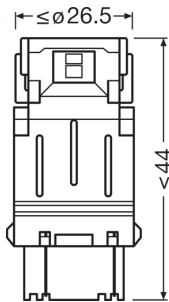

Product datasheet

Technical data

Product information

Order reference	3157DYP
Product type (off-road vs. on-road)	Off-road \pm P27/7W
Application (Category and Product specific)	Mainly used for signal/ indicator applications

Electrical data

Power input	1.7 W
Nominal voltage	12.0 V
Nominal wattage	1.90 W
Test voltage	13.5 V
Power input tolerance	\pm 25 %

Photometrical data

Luminous flux	55/10 lm
Luminous flux tolerance	\pm 25 %
Light color LED	Yellow

Dimensions & weight

Diameter	25.7 mm
Product weight	13.30 g
Length	49.0 mm

Lifespan

Lifespan B3	1500 h
Lifespan Tc	4000 h
Guarantee	4 years

Product datasheet

Additional product data

Base (standard designation)	W2.5x16q
-----------------------------	----------