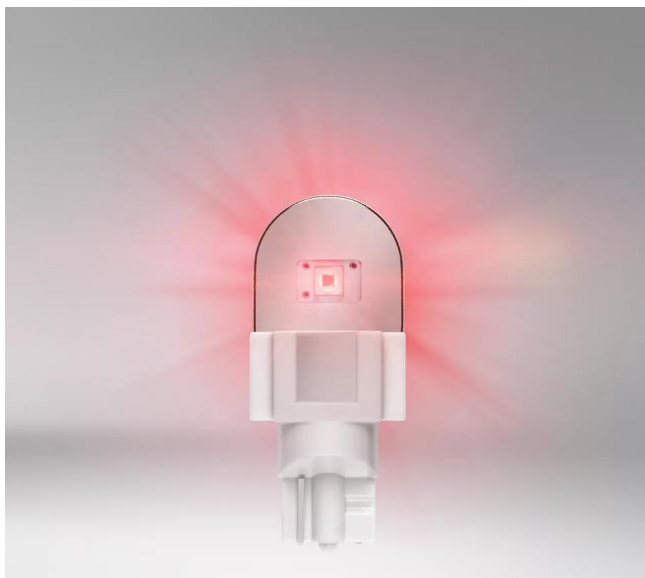

LEDDriving SL W16W RED

Ideal replacement for any vehicle

Suitable for various vehicle exterior applications

Available in Red

Replaces conventional W16W lamps

Easy upgrade to LED technology with plug & play solutions

Reliable OSRAM quality stands for less lamp replacements

4-year OSRAM guarantee (refer to www.osram.com/am-guarantee for precise conditions)

Suitable LED replacement for W16W

LEDDriving SL W16W replacement lamps offer a modern and intense light. These replacement lamps are suitable for all conventional W16W lamp bases. In comparison to standard lamps, these LED retrofit lamps use up to 80% less energy. OSRAM offers a 4 year guarantee for these LEDDriving SL lamps. These products do not have ECE approval and must not be used on public roads in any exterior application. Public roads use leads to cancellation of operating license and loss of insurance coverage. Several countries forbid sale and use of these products. Please contact your local distributor for further information.

Product family datasheet

Technical data

Product description	Product information			Electrical data		
	Order reference	Product type (off-road vs. on-road)	Application (Category and Product specific)	Power input	Nominal voltage	Nominal wattage
LEDDriving SL $\hat{=}$ W16W	921DRP	Off-road $\hat{=}$ W16W	Mainly used for signal/ indicator applications	2 W	12.0 V	1.40 W