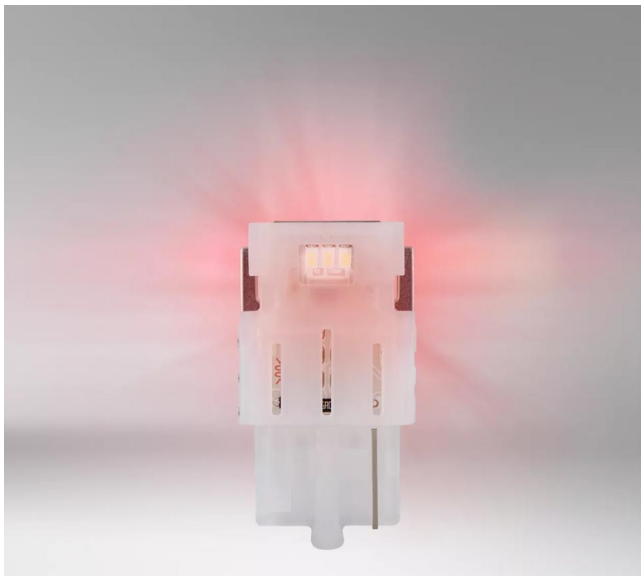

LEDDriving SL W21W RED

Ideal replacement for any vehicle

Suitable for various vehicle exterior applications

Available in Red

Replaces conventional W21W lamps

Easy upgrade to LED technology with plug & play solutions

Reliable OSRAM quality stands for less lamp replacements

4-year OSRAM guarantee (refer to www.osram.com/am-guarantee for precise conditions)

Suitable LED replacement for W21W

LEDDriving SL W21W replacement lamps offer a modern and intense light. These replacement lamps are suitable for all conventional W21W lamp bases. In comparison to standard lamps, these LED retrofit lamps use up to 80% less energy. OSRAM offers a 4 year guarantee for these LEDDriving SL lamps. These products do not have ECE approval and must not be used on public roads in any exterior application. Public roads use leads to cancellation of operating license and loss of insurance coverage. Several countries forbid sale and use of these products. Please contact your local distributor for further information.

Product datasheet

Technical data

Product information

Order reference	7505DRP
Product type (off-road vs. on-road)	Off-road \pm W21W
Application (Category and Product specific)	Mainly used for signal/ indicator applications