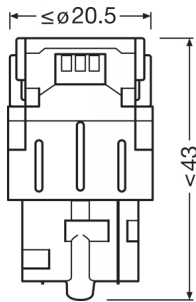

Electrical data

Power input	2 W
Nominal voltage	12.0 V
Nominal wattage	1.40 W
Test voltage	13.5 V
Power input tolerance	± 10 %

Photometrical data

Luminous flux	55 lm
Luminous flux tolerance	± 25 %
Light color LED	Yellow

Dimensions & weight

Diameter	20.0 mm
Product weight	12.00 g
Length	47.5 mm

Lifespan

Lifespan B3	1500 h
Lifespan Tc	4000 h
Guarantee	4 years

Product datasheet

Additional product data

Base (standard designation)	W3x16d
-----------------------------	--------