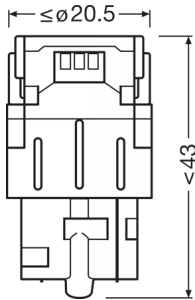

Electrical data

Power input	2 W
Nominal voltage	12.0 V
Nominal wattage	1.40 W
Test voltage	13.5 V
Power input tolerance	± 10 %

Photometrical data

Luminous flux	55 lm
Luminous flux tolerance	± 25 %
Light color LED	Yellow

Dimensions & weight

Diameter	20.0 mm
Product weight	12.00 g
Length	47.5 mm

Lifespan

Lifespan B3	1500 h
Lifespan Tc	4000 h
Guarantee	4 years

Product datasheet

Additional product data

Base (standard designation)	W3x16d
-----------------------------	--------