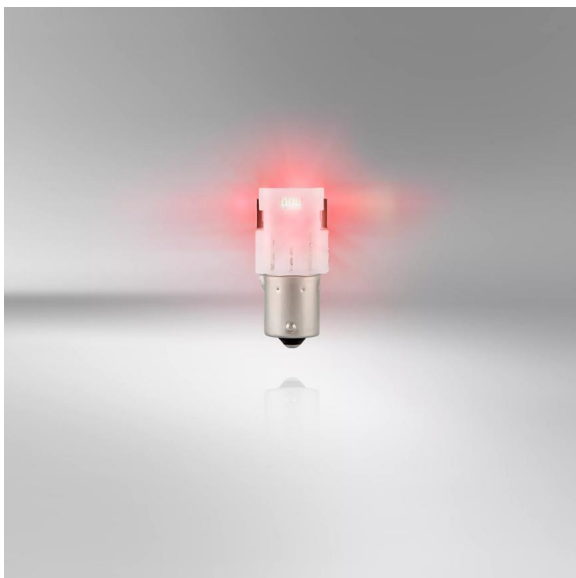

LEDDriving SL P21W RED

Ideal replacement for any vehicle

Suitable for various vehicle exterior applications

Available in Red

Replaces conventional P21W lamps

Easy upgrade to LED technology with plug & play solutions

Reliable OSRAM quality stands for less lamp replacements

4-year OSRAM guarantee (refer to www.osram.com/am-guarantee for precise conditions)

Suitable LED replacement for P21W

LEDDriving SL P21W replacement lamps offer a modern and intense light. These replacement lamps are suitable for all conventional P21W lamp bases. In comparison to standard lamps, these LED retrofit lamps use up to 80% less energy. OSRAM offers a 4 year guarantee for these LEDDriving SL lamps. These products do not have ECE approval and must not be used on public roads in any exterior application. Public roads use leads to cancellation of operating license and loss of insurance coverage. Several countries forbid sale and use of these products. Please contact your local distributor for further information.