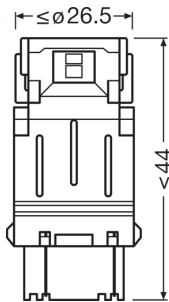

Product datasheet

Technical data

Product information

Order reference	3157DRP
Product type (off-road vs. on-road)	Off-road \pm P27/7W
Application (Category and Product specific)	Mainly used for signal/ indicator applications

Electrical data

Power input	1.8 W
Nominal voltage	12.0 V
Nominal wattage	1.70 W
Power input tolerance	\pm 25 %
Test voltage	13.5 V

Photometrical data

Luminous flux	60/10 lm
Luminous flux tolerance	\pm 25 %
Light color LED	Red

Dimensions & weight

Length	49.0 mm
Diameter	25.7 mm
Product weight	13.30 g

Lifespan

Lifespan B3	1500 h
Lifespan Tc	4000 h
Guarantee	4 years

Product datasheet

Additional product data

Base (standard designation)	W2.5x16q
-----------------------------	----------