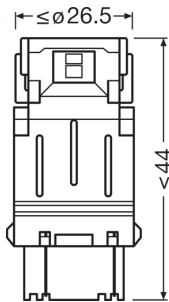

Product datasheet

Technical data

Product information

Order reference	3157DYP
Product type (off-road vs. on-road)	Off-road $\hat{=}$ P27/7W
Application (Category and Product specific)	Mainly used for signal/ indicator applications

Electrical data

Power input	1.7 W
Nominal voltage	12.0 V
Nominal wattage	1.90 W
Power input tolerance	± 25 %
Test voltage	13.5 V

Photometrical data

Luminous flux	55/10 lm
Luminous flux tolerance	± 25 %
Light color LED	Yellow

Dimensions & weight

Length	49.0 mm
Diameter	25.7 mm
Product weight	13.30 g

Lifespan

Lifespan B3	1500 h
Lifespan Tc	4000 h
Guarantee	4 years

Product datasheet

Additional product data

Base (standard designation)	W2.5x16q
-----------------------------	----------