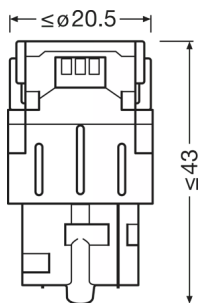

### Dimensions & weight

Length	47.5 mm
Diameter	20.0 mm
Product weight	11.30 g