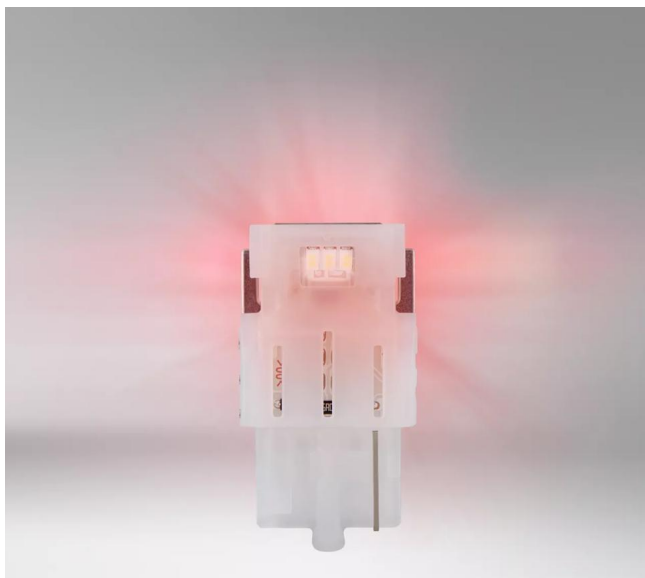

LEDDriving SL W21W RED

Ideal replacement for any vehicle

Suitable for various vehicle exterior applications

Available in Red

Replaces conventional W21W lamps

Easy upgrade to LED technology with plug & play solutions

Reliable OSRAM quality stands for less lamp replacements

4-year OSRAM guarantee (refer to www.osram.com/am-guarantee for precise conditions)

Suitable LED replacement for W21W

LEDDriving SL W21W replacement lamps offer a modern and intense light. These replacement lamps are suitable for all conventional W21W lamp bases. In comparison to standard lamps, these LED retrofit lamps use up to 80% less energy. OSRAM offers a 4 year guarantee for these LEDDriving SL lamps. These products do not have ECE approval and must not be used on public roads in any exterior application. Public roads use leads to cancellation of operating license and loss of insurance coverage. Several countries forbid sale and use of these products. Please contact your local distributor for further information.

Product datasheet

Technical data

Product information

Order reference	7505DRP
Product type (off-road vs. on-road)	Off-road \pm W21W
Application (Category and Product specific)	Mainly used for signal/ indicator applications