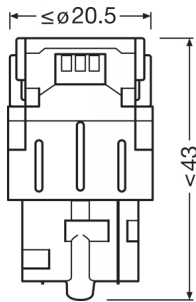

Product datasheet

Technical data

Product information

Order reference	7505DRP
Product type (off-road vs. on-road)	Off-road \pm W21W
Application (Category and Product specific)	Mainly used for signal/ indicator applications

Electrical data

Power input	2 W
Nominal voltage	12.0 V
Nominal wattage	1.40 W
Power input tolerance	± 10 %
Test voltage	13.5 V

Photometrical data

Luminous flux	60 lm
Luminous flux tolerance	± 25 %
Light color LED	Red

Dimensions & weight

Length	47.5 mm
Diameter	20.0 mm
Product weight	11.30 g

Lifespan

Lifespan B3	1500 h
Lifespan Tc	4000 h
Guarantee	4 years

Product datasheet

Additional product data

Base (standard designation)	W3x16d
-----------------------------	--------