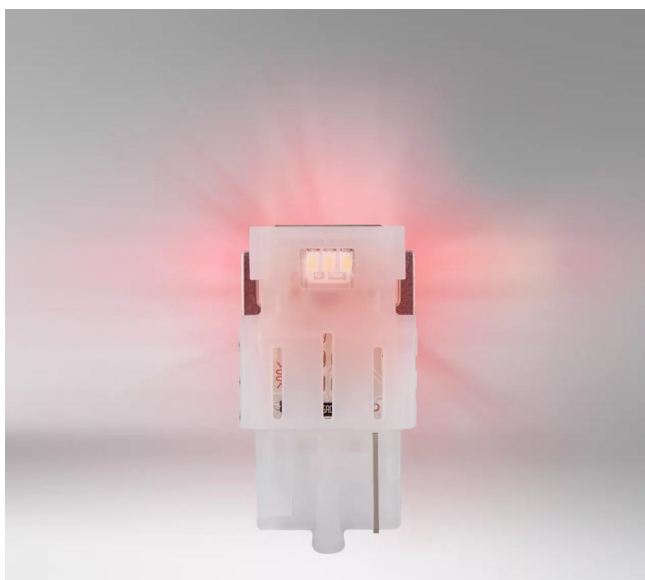

# LEDDriving SL W21W RED

Ideal replacement for any vehicle

**Suitable for various vehicle exterior applications**

Available in Red

**Replaces conventional W21W lamps**

Easy upgrade to LED technology with plug & play solutions

### Suitable LED replacement for W21W

LEDDriving SL W21W replacement lamps offer a modern and intense light. These replacement lamps are suitable for all conventional W21W lamp bases. In comparison to standard lamps, these LED retrofit lamps use up to 80% less energy. OSRAM offers a 4 year guarantee for these LEDDriving SL lamps. These products do not have ECE approval and must not be used on public roads in any exterior application. Public roads use leads to cancellation of operating license and loss of insurance coverage. Several countries forbid sale and use of these products. Please contact your local distributor for further information.