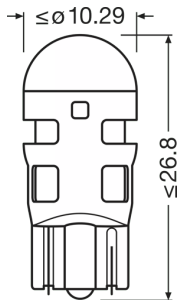

Product datasheet

Technical data

Product information

Order reference	2825DRP
Product type (off-road vs. on-road)	Off-road \pm W5W
Application (Category and Product specific)	Mainly used for signal/ indicator/ interior applications

Electrical data

Power input	0.8 W
Nominal voltage	12.0 V
Nominal wattage	0.60 W
Test voltage	13.5 V
Power input tolerance	± 10 %

Photometrical data

Luminous flux	15 lm
Luminous flux tolerance	± 25 %
Light color LED	Red

Dimensions & weight

Diameter	10.0 mm
Product weight	1.94 g
Length	26.8 mm

Lifespan

Lifespan B3	1500 h
Lifespan Tc	4000 h
Guarantee	4 years

Product datasheet

Additional product data

Base (standard designation)	W2.1x9.5d
-----------------------------	-----------