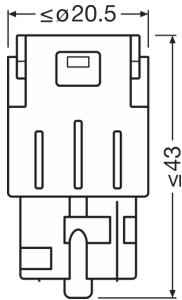

Electrical data

Power input	1.8 W
Nominal voltage	12.0 V
Nominal wattage	1.30 W
Test voltage	13.5 V
Power input tolerance	± 10 %

Photometrical data

Luminous flux	55 lm
Luminous flux tolerance	± 25 %
Light color LED	Yellow

Dimensions & weight

Diameter	20.0 mm
Product weight	12.00 g
Length	47.5 mm

Lifespan

Lifespan B3	1500 h
Lifespan Tc	4000 h
Guarantee	4 years

Product datasheet

Additional product data

Base (standard designation)	WX3x16d
-----------------------------	---------