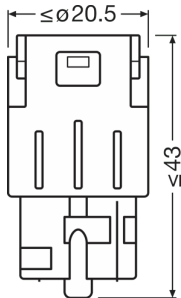

### Dimensions & weight

Diameter	20.0 mm
Product weight	12.00 g
Length	47.5 mm