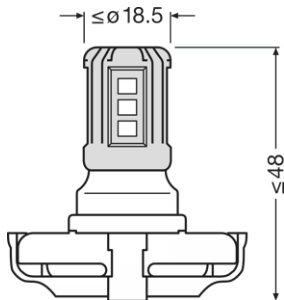

Electrical data

Power input	1.8 W
Nominal voltage	12.0 V
Nominal wattage	1.60 W
Test voltage	13.5 V
Power input tolerance	± 10 %

Photometrical data

Luminous flux	140 lm
Luminous flux tolerance	± 25 %
Color temperature	6000 K
Light color LED	Cool white

Dimensions & weight

Diameter	15.5 mm
Product weight	11.00 g
Length	42.5 mm

Lifespan

Lifespan B3	1500 h
Lifespan Tc	4000 h
Guarantee	4 years

Product datasheet

Additional product data

Base (standard designation)	PG20-1
-----------------------------	--------