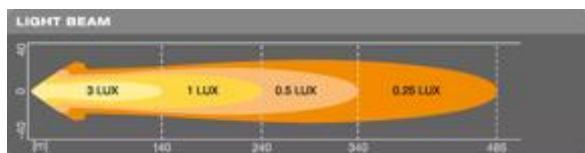

Additional product data

Luminous intensity distribution

Connector to lamp	Open wire
Product remark	Beam Pattern: Wide

Capabilities

Technology	LED ¹⁾

¹⁾ Light-emitting diode application

Certificates & standards

Standards	ECE R10, R112
Approval marks – approval	E4 approval
Type of protection	IP67

Country specific categorizations

Order reference	LEDDL119-WD

Logistical data

Commodity code	85122000900

Environmental information