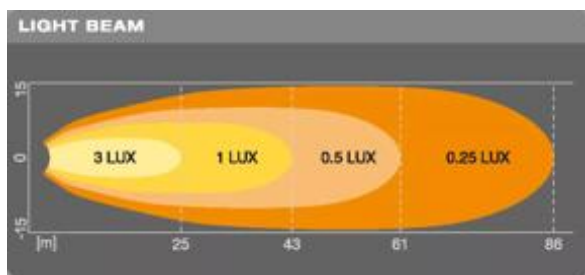

Additional product data

Luminous intensity distribution

Connector to lamp	Open wire
Product remark	Beam Pattern: Wide

Capabilities

Technology	LED ¹⁾

¹⁾ Light-emitting diode application

Certificates & standards

Standards	ECE R10
Approval marks – approval	E4 approval
Type of protection	IP67

Country specific categorizations

Order reference	LEDWL103-WD

Logistical data

Commodity code	85122000900

Environmental information