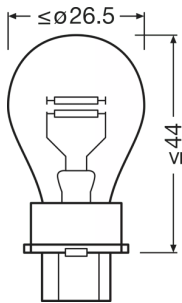

Product datasheet

Technical data

Product information

Order reference	3157
Application (Category and Product specific)	Auxiliary lamp

Electrical data

Nominal voltage	12.8 V
Nominal wattage	27/7 W
Test voltage	13.5 V

Photometrical data

Luminous flux	402 lm
---------------	--------

Dimensions & weight

Diameter	26.5 mm
Product weight	7.26 g
Length	53.3 mm

Lifespan

Lifespan Tc	600 / 5000 h
-------------	--------------

Additional product data