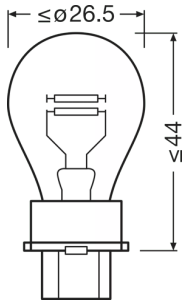

Product datasheet

Technical data

Product information

Order reference	3157A
Application (Category and Product specific)	Auxiliary lamp

Electrical data

Nominal voltage	12.8 V
Nominal wattage	27/7 W
Test voltage	13.5 V

Dimensions & weight

Diameter	26.5 mm
Product weight	7.26 g
Length	53.3 mm

Lifespan

Lifespan B3	550 / 2300 h
Lifespan Tc	1315 / 5500 h ¹⁾

¹⁾ Filament 1 / Filament 2

Additional product data

Base (standard designation)	W2.5x16q
-----------------------------	----------