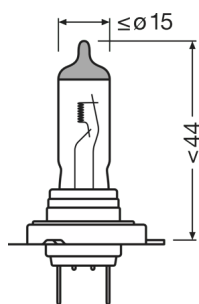

Power input	58 W ¹⁾
Nominal voltage	12.0 V
Nominal wattage	55.00 W
Test voltage	13.2 V

¹⁾ Maximum

Photometrical data

Luminous flux	1500 lm
Luminous flux tolerance	±10 %
Color temperature	3550 K

Dimensions & weight

Diameter	12.0 mm
Product weight	12.50 g
Length	59.0 mm

Lifespan

Lifespan B3	150 h
Lifespan Tc	250 h

Additional product data

Product datasheet

Base (standard designation)	PX26d
-----------------------------	-------