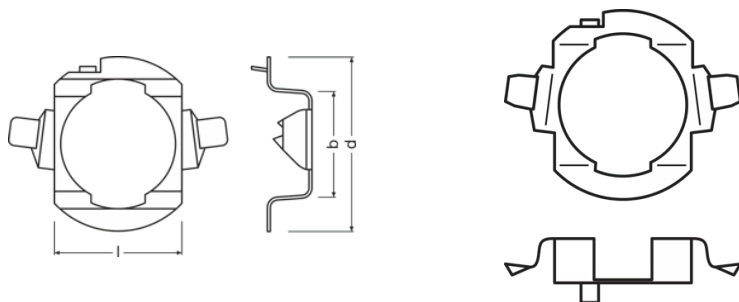

## LED-Aufrüstungen passgenau durchführen

The mounting brackets offer an easy installation and compatibility for a variety of cars. Guarantees a perfect fit due to optimal fastening of the H7 lamp.

### Abmessungen & Gewicht

Durchmesser	35.1 mm
Produktgewicht	3.00 g
Länge	0.0 mm