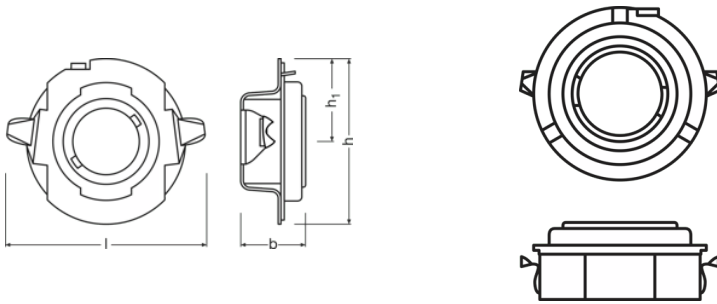

LEDDriving ADAPTER (OFFROAD) 64210DA06-1

Accessories for LED retrofit lamps

Making LED upgrades fit right in

The mounting brackets offer an easy installation and compatibility for a variety of cars. Guarantees a perfect fit due to optimal fastening of the H7 lamp.

Product datasheet

Technical data

Product information

Order reference	64210DA06-1
Application (Category and Product specific)	Accessories for LED retrofits

Dimensions & weight

Diameter	33.9 mm
Product weight	3.00 g
Length	0.0 mm