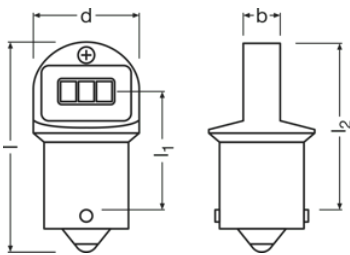

### Dimensions & weight

Diameter	19.0 mm
Product weight	9.80 g
Length	37.5 mm