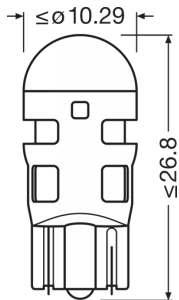

Product datasheet

Technical data

Product information

Order reference	2827DYP
Product type (off-road vs. on-road)	Off-road \pm W5W
Application (Category and Product specific)	Mainly used for signal/ indicator

Electrical data

Power input	0.7 W
Nominal voltage	12.0 V
Nominal wattage	0.50 W
Power input tolerance	± 10 %
Test voltage	13.5 V

Photometrical data

Luminous flux	7 lm
Luminous flux tolerance	± 25 %
Light color LED	Yellow

Dimensions & weight

Length	26.8 mm
Diameter	10.0 mm
Product weight	1.94 g

Lifespan

Lifespan B3	1500 h
Lifespan Tc	4000 h
Guarantee	4 years

Product datasheet

Additional product data

Base (standard designation)	W2.1x9.5d
-----------------------------	-----------