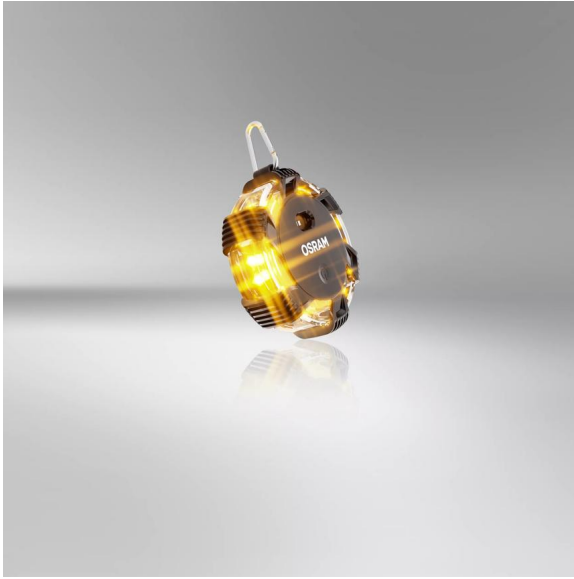

# LEDguardian ROAD FLARE

**2 in 1**

Can be used as a warning light and as a torch

**360 degree rotation**

The 360-degree rotating orange warning light function is visible from a great distance

**Magnetic mounting**

### Light is safety-See and be seen with OSRAM

Be prepared with OSRAM warning and safety lights. The LEDguardian ROAD FLARE is a compact LED warning light for various situations on the road and for minor inspection work on your vehicle. The 360 degrees rotating, orange, warning light function of the LEDguardian ROAD FLARE is visible from a great distance and can provide crucial information about a dangerous situation in an emergency. A total of 16 high-quality long-life LEDs offer three different operating modes: 360 ° rotating orange warning light function, permanent orange light function and a white torch function. In addition, the LEDguardian ROAD FLARE impresses with its non-slip, dirt-repellent surface, a practical hook for attachment and is so robust and resistant that it can even be run over by a car\*\* without losing performance. The LEDguardian ROAD FLARE has been tested and validated in our certified environmental simulation laboratory for extreme external influences in terms of water, dust and impact from falls. According to the IP54 & IK07 protection classes, the LEDguardian ROAD FLARE is resistant to water, dust and impacts. With the three AAA batteries supplied, the warning light is ready for use immediately after purchase. OSRAM provides a 2-year guarantee on this product\* The LEDguardian ROAD FLARE is not approved as a warning light in Germany in the sense of the German Road Traffic Licensing Regulations (StVZO). Please observe any special requirements and laws in countries outside Germany regarding the use and operation of an additional warning light in road traffic.\*For precise conditions please refer to: [www.osram.com/am-guarantee](http://www.osram.com/am-guarantee) \*\*Tested at a mid-range car at walking pace