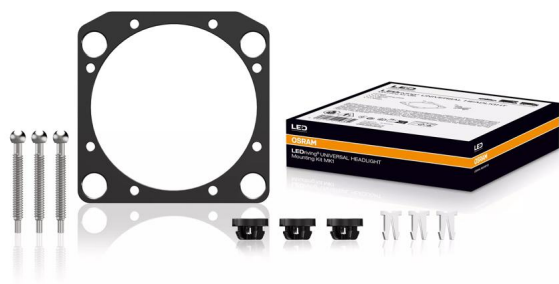

LEDiving Universal Headlight Mounting Kit

Specially designed mounting plate
For manual adjustment of the light in vertical and horizontal position

Easy Installation
Mounting on the vehicle with 3 screws

2 years OSRAM guarantee¹⁾
Robust and resistant

Individual light for individual requirements

With the OSRAM LEDiving Universal Headlight portfolio, you experience maximum flexibility and a wide range of possible applications. Additionally, they can be mounted in three different ways: Direct mount, mount with a mounting plate, and mount with a leveling motor. OSRAM has developed specially designed mounting kits and a mounting plate. The LEDiving Universal Headlight Mounting Kit MK1 for a particular flexible assembly is compatible with all OSRAM LEDiving headlights of the Universal Headlights Series. It can be mounted to the vehicle with only a few screws, it is quick and easy to mount, and this also allows a faster and easier installation of the LEDiving Universal Headlight. In addition, the mounting enables the manual adjustment of the light in vertical and horizontal position, thus ensuring maximum flexibility. OSRAM provides a 2-year guarantee on these products¹⁾.¹⁾For precise conditions refer to: www.osram.com/am-guarantee

Product family datasheet

Technical data

	Product information	Temperatures & operating conditions	Lifespan	Certificates & standards	Logistical data
Product description	Order reference	Ambient temperature range	Guarantee	Type of protection	Commodity code
LEDriving Universal Headlight Mounting Kit MK1	LEDUHL MOUNT101	-40...+80 °C	2 years	-	76169990990

	Environmental information Information according Art. 33 of EU Regulation (EC) 1907/2006 (REACH)		
Product description	Date of Declaration	Primary Article Identifier	Declaration No. in SCIP database
LEDriving Universal Headlight Mounting Kit MK1	16-08-2023	4062172219334 4062172242103 4062172242080 4062172302449	In work