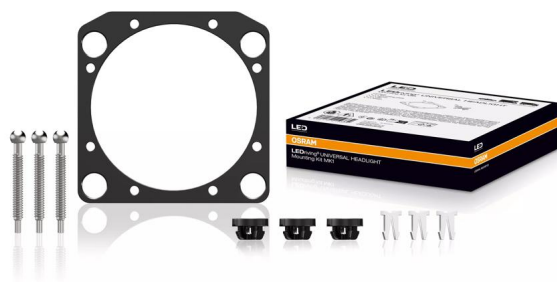

# LEDiving Universal Headlight Mounting Kit

**Specially designed mounting plate**  
For manual adjustment of the light in vertical and horizontal position

**Easy Installation**  
Mounting on the vehicle with 3 screws

## Individual light for individual requirements

With the OSRAM LEDiving Universal Headlight portfolio, you experience maximum flexibility and a wide range of possible applications. Additionally, they can be mounted in three different ways: Direct mount, mount with a mounting plate, and mount with a leveling motor. OSRAM has developed specially designed mounting kits and a mounting plate. The LEDiving Universal Headlight Mounting Kit MK1 for a particular flexible assembly is compatible with all OSRAM LEDiving headlights of the Universal Headlights Series. It can be mounted to the vehicle with only a few screws, it is quick and easy to mount, and this also allows a faster and easier installation of the LEDiving Universal Headlight. In addition, the mounting enables the manual adjustment of the light in vertical and horizontal position, thus ensuring maximum flexibility. OSRAM provides a 2-year guarantee on these products<sup>1)</sup>.<sup>1)</sup>For precise conditions refer to: [www.osram.com/am-guarantee](http://www.osram.com/am-guarantee)