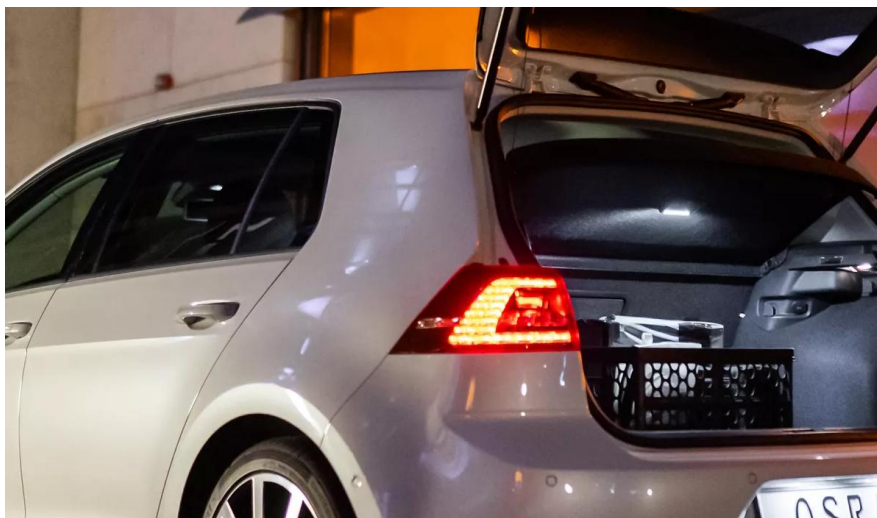

# LEDambient Trunk Light

**Universal LED trunk light with acceleration and brightness sensor**

For higher visibility in everyday situations

**Multi-function 2 in 1**

Applicable as trunk and torch light

**Easy car side fixation via magnet and additional mounting plate**

### Precisely illuminating vehicle interiors

Introducing the universal LEDambient Trunk Light, the perfect companion for your car's storage space. Packed with advanced features and designed to enhance your convenience, this versatile light will transform the way you use the trunk. Featuring an acceleration and brightness sensor, the trunk light boasts an automatic light function that activates as soon as you open the car trunk. Our light illuminates your trunk instantly, making it effortless to find what you need. With both automatic and manual functionality, you have complete control over the lighting. With a color temperature of up to 6,000K, the trunk light provides a bright and clear illumination, allowing you to see every detail in your trunk. Very practical: With its 2 in 1 multifunction, the light can be used as an inspection lamp and as a torch light. In addition, equipped with a rechargeable 1500mAh battery, the trunk light offers long-lasting performance. The included USB-C cable allows for convenient charging, ensuring you're always prepared. Thanks to the easy car side fixation via the magnet and additional mounting plate, an easy installation is included. Simply attach the light to your car's interior using the strong magnet or the included mounting plate, and you're ready to go. The powerful magnet ensures a secure attachment, so you never have to worry about the light falling or moving while you're on the road. Trust in the quality and durability of the universal LED trunk light - OSRAM provides a 2-year guarantee<sup>1)</sup>. 1) For precise conditions refer to: [www.osram.com/am-guarantee](http://www.osram.com/am-guarantee)