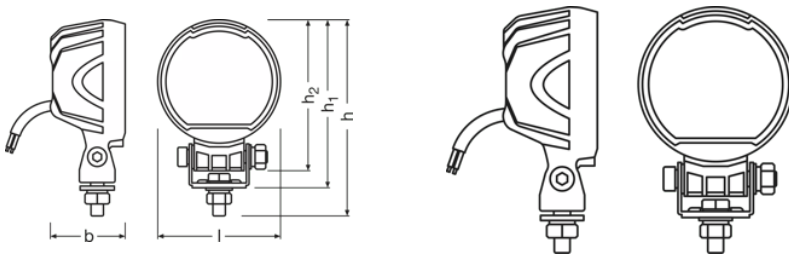

### Dimensions & weight

Product weight	430.00 g
Length	89.4 mm
Width	52.1 mm
Height	136.4 mm