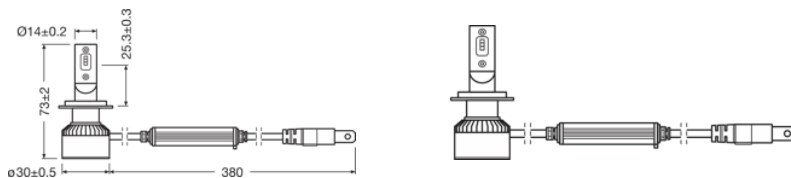

Dimensions & weight

Length	73.0 mm
Diameter	14.0 mm
Product weight	80.00 g

Lifespan

Lifespan B3	750 h
Lifespan Tc	2000 h
Guarantee	3 years

Product datasheet

Additional product data

Base (standard designation)	PX26d
-----------------------------	-------