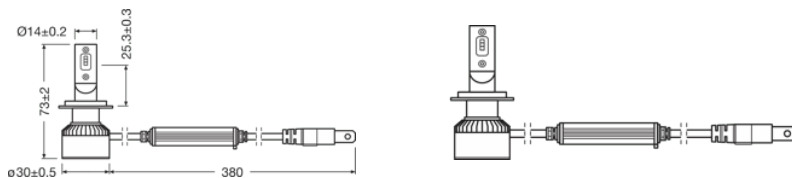

Dimensions & weight

Length	73.0 mm
Diameter	14.0 mm
Product weight	80.00 g

Lifespan

Lifespan B3	750 h
Lifespan Tc	2000 h
Guarantee	3 years

Product datasheet

Additional product data

Base (standard designation)	PX26d
-----------------------------	-------