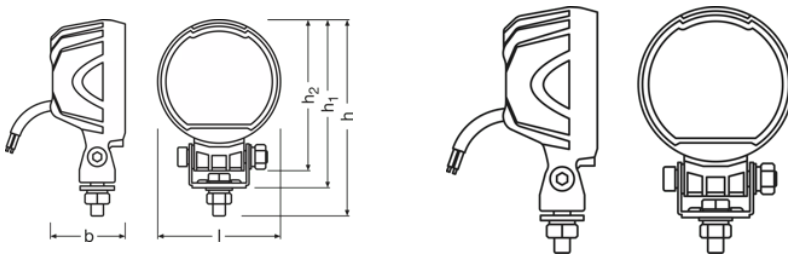

### Dimensions & weight

Product weight	430.00 g
Length	89.4 mm
Width	52.1 mm
Height	136.4 mm