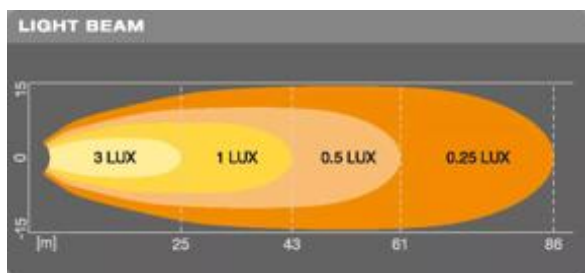

Additional product data

Luminous intensity distribution

Connector to lamp	Open wire
Product remark	Beam Pattern: Wide

Capabilities

Technology	LED ¹⁾

¹⁾ Light-emitting diode application

Certificates & standards

Standards	ECE R10
Approval marks – approval	E4 approval
Type of protection	IP67

Country specific categorizations

Order reference	LEDWL103-WD

Logistical data

Commodity code	85122000900

Environmental information