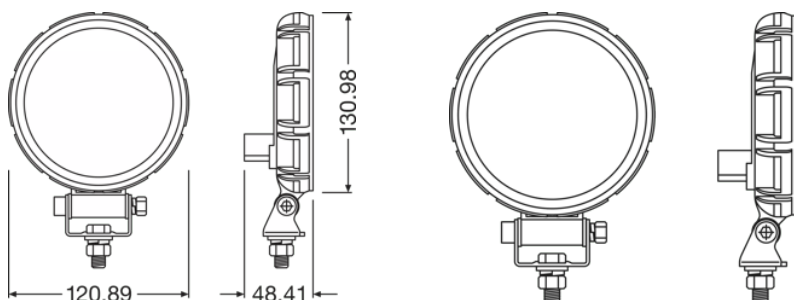

Reversing FX120R-WD

ECE certified (ECE R23)
No registration in the car documents required

45° beam angle
Widely spread light beam

Up to 36 m long light beam
See and be seen with OSRAM

on-road & off-road
- Versatile applicable and flexible in use- On-road & off-road, at work and in the spare time

Product datasheet

Technical data

Product information

Order reference	LEDDL108-WD
Application (Category and Product specific)	Additional reversing light

Electrical data

Nominal voltage	12/24 V
Nominal wattage	15.00 W
Test voltage	13.2 V

Photometrical data

Luminous flux	1100 lm
Color temperature	6000 K

Dimensions & weight

Product weight	360.00 g
Length	0.0 mm

Lifespan

Lifespan Tc	5000 h
Guarantee	5 years

Additional product data

Luminous intensity distribution