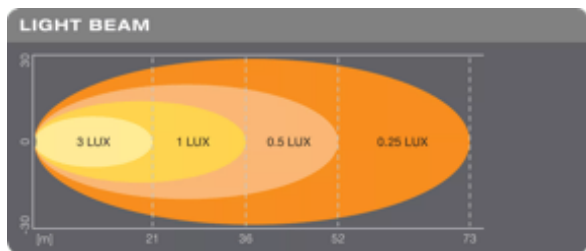

Photometrical data

Luminous flux	1100 lm
Color temperature	6000 K

Dimensions & weight

Product weight	360.00 g
Length	0.0 mm

Lifespan

Lifespan Tc	5000 h
Guarantee	5 years

Additional product data

Luminous intensity distribution