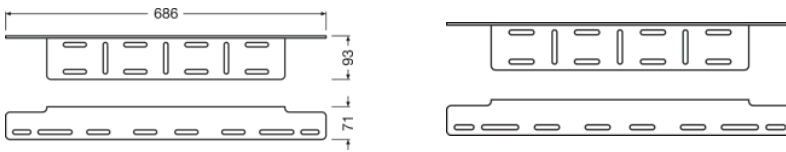

Product datasheet

Technical data

Product information

Order reference	LEDDL ACC 103

Dimensions & weight

Product weight	680.00 g
Length	0.0 mm

Lifespan

Guarantee	2 years

Country specific categorizations

Order reference	LEDDL ACC 103

Logistical data

Commodity code	76169990990

Environmental information

Information according Art. 33 of EU Regulation (EC) 1907/2006 (REACH)	
Date of Declaration	19-02-2024
Primary Article Identifier	4062172147705
Declaration No. in SCIP database	In work

Logistical Data

Product code	Product description	Packaging unit (Pieces/Unit)	Dimensions (length x width x height)	Volume	Gross weight