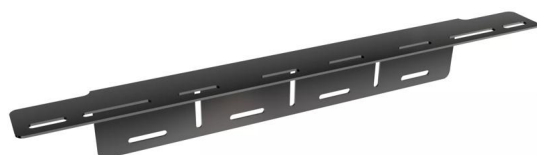

License Plate Bracket AX

Compatibility

Compatible with a wide range of the luminaires within the OSRAM LEDriving Driving Lights range

Robust Aluminium

High quality materials, especially light and at the same time robust and resistant

Easy Installation

For easy installation of OSRAM LEDriving driving and working lights

Bringing light to life with OSRAM LEDriving driving and working lights

To support the installation of the OSRAM LEDriving driving & working lights, OSRAM has developed a special series with suitable accessories for them. With the OSRAM License Plate Bracket AX, the OSRAM LEDriving driving & working lights, can now be installed quickly and easily on the appropriate vehicle. The OSRAM License Plate Bracket AX is a practical license plate bracket and holder for the OSRAM LEDriving driving lights in one. The OSRAM License Plate Bracket AX is compatible with a wide range of driving lights in the OSRAM LEDriving driving lights series. OSRAM also offers a 2-year guarantee¹). Please note: Special installation regulations apply. Individual special requirements and legislation of the countries must be observed.

Product datasheet

Technical data

Product information

Order reference	LEDDL ACC 103
-----------------	---------------

Dimensions & weight

Product weight	680.00 g
Length	0.0 mm

Lifespan

Guarantee	2 years
-----------	---------